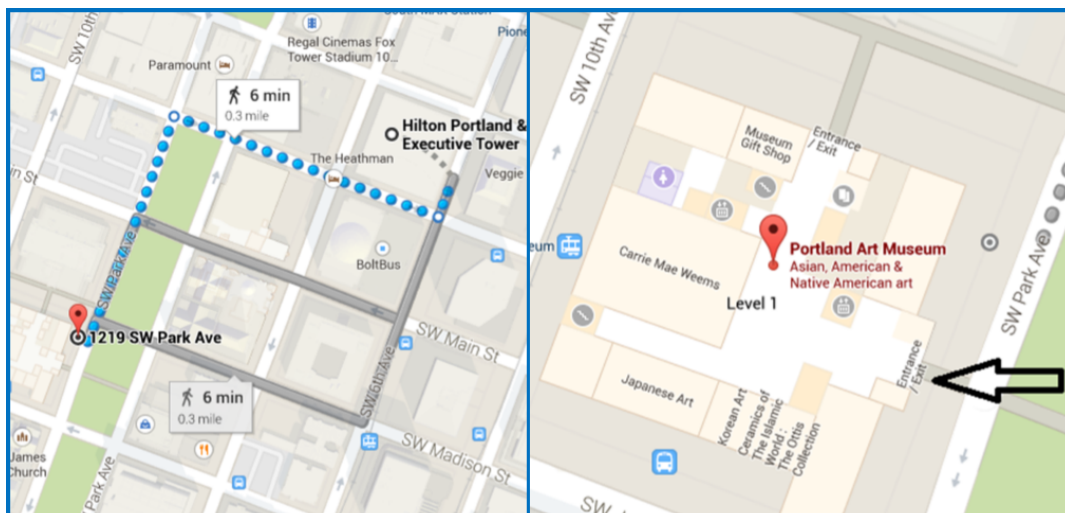

SirsiDynix®

COSUGI Customer Appreciation Party

*Join us at the Portland Arts Museum on Monday,
March 30 from 6-9pm!*

Interested in attending the COSUGI Customer Appreciation Party? The Portland Arts Museum is right around the corner (.03 miles) from the Hilton, allowing guests to easily walk back and forth between hotel and party. The shuttle will pick up guests on the corner of SW 6th and Salmon by Starbucks. Customers will be dropped off at the Portland Arts Museum Marks building, where they'll be able to enter through the main entrance off of SW Park Ave.

See map below:

Customers will have access to the contemporary wing of the museum for entertainment—this includes four floors of total access.

Dinner will be held in the Kridel Ballroom. The main course will include chicken, steak, and vegetarian options. Desserts and bar services will also be available.

For more information, contact Rachell McConkie at tradeshows@sirsidynix.com.

See you there!

SirsiDynix®